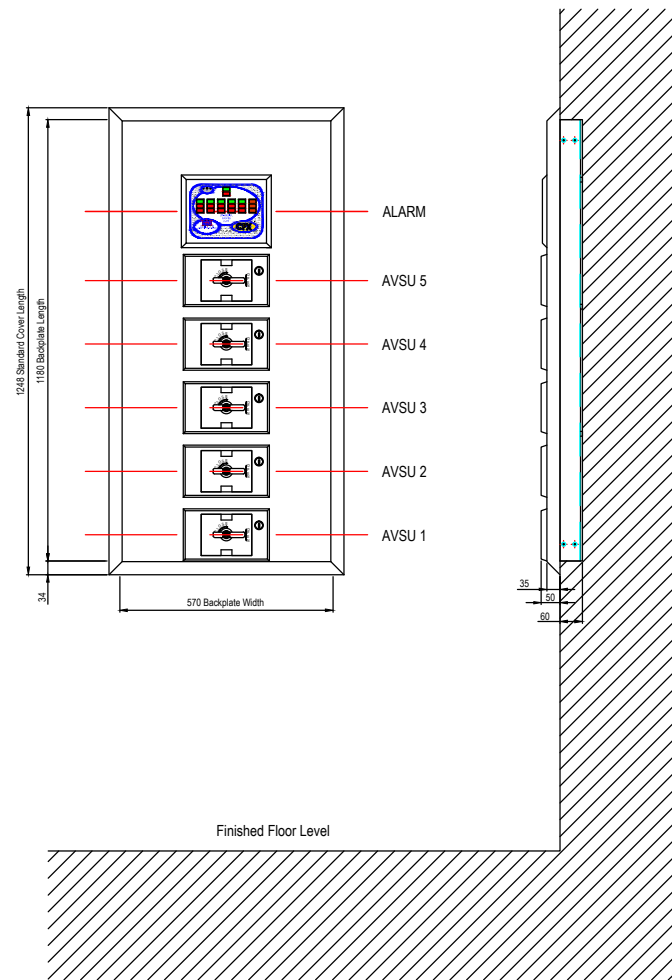

Surface Mounted AVSU Module.

Semi Flush Mounted AVSU Module.

If In Doubt Ask								
Do Not Scale		Drawn by K.J.P.	Checked by	Approved by - date	Filename	Date 17/12/2013	Scale NTS	All Dims In mm Unless Otherwise Stated
		PRECISION UK Ltd <small>CPX Technology Building, Pepper Road, Hazel Grove, Stockport SK7 5BW Tel: 00 44 (0) 161 487 2822 Fax: 00 44 (0) 161 487 2816 Email: info@precision-parts.co.uk www.precision-parts.co.uk</small>			MODULE INSTALLATION DRAWING			
					MOD-INST-01		Revision 0	Sheet 1/1